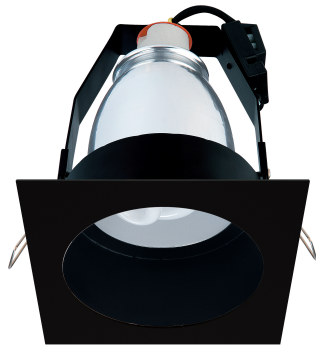

PROJECT : \_\_\_\_\_

SALE : \_\_\_\_\_

Lampitude®  
TURN ON YOUR ATTITUDE

## Specification

ITEM CODE	:	SO-BOX-1B-BB-BB
SERIES	:	SO-BOX
BRAND	:	LAMPTITUDE
LAMP TYPE	:	COMPACT FLUORESCENT OR LED
LAMP BASE	:	1*E27 MAX 15W
DESCRIPTION	:	DOWNLIGHT
INSTALLATION	:	RECESSED DOWNLIGHT
MATERIAL	:	POWDER COATED ALUMINIUM
COLOR	:	BLACK
CONTROL GEAR	:	N/A
REFLECTOR	:	THE SAND-BLASTER ALUMINIUM