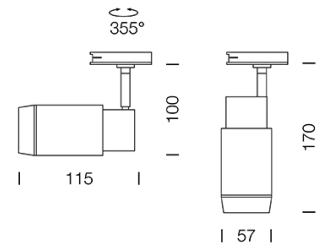

PROJECT : _____

SALE : _____

Lamptitude[®]
TURN ON YOUR ATTITUDE

Product

Dimension

Specification

ITEM CODE	:	SNOOTRACK-GU10-WW
SERIES	:	SNOOTRACK-GU10
BRAND	:	LAMPTITUDE
LAMP TYPE	:	HALOGEN OR LED
LAMP BASE	:	1*GU10 MAX 50W
DESCRIPTION	:	ADJUSTABLE TRACK LIGHT
INSTALLATION	:	1 PHASE TRACK LIGHT
MATERIAL	:	POWDER COATED DIE-CAST ALUMINIUM
COLOR	:	WHITE
CONTROL GEAR	:	N/A
REFLECTOR	:	N/A