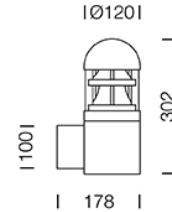

PROJECT : _____
SALE : _____

Lampitude

Product

Dimension

Specification

SERIES	: SERA
ITEM CODE	: SERA-W-GY
DESCRIPTION	: EXTERIOR BOLLARD LAMP
SIZE	: Ø120 X H302 X D178 (MM)
INSTALLATION	: SURFACE MOUNTED
DRILL SIZE	: -
WEIGHT	: -
MATERIAL	: POWDER COATED DIE-CAST ALUMINUM CLEAR POLYCARBONATE DIFFUSER
COLOR	: GRAY
REFLECTOR	: -
DIFFUSER	: -
IP RATING	: 54
LIGHT SOURCES	: LED OR INCANDESCENT
SOCKET	: E27 X 1
WATTS	: MAX 20W
VOLT	: -
CCT	: -
CRI	: -
BEAM ANGLE	: -
LUMEN POWER	: -
LIFETIME	: -
CONTROL GEAR	: -
ACCESSORIES	: -
REMARKS	: BULB NOT INCLUDED