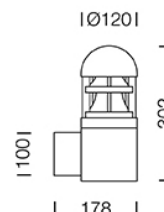

PROJECT : _____
SALE : _____

Lampitude

Product

Dimension

Specification

SERIES	: SERA
ITEM CODE	: SERA-W-BK
DESCRIPTION	: EXTERIOR BOLLARD LAMP
SIZE	: Ø120 X H302 X D178 (MM)
INSTALLATION	: SURFACE MOUNTED
DRILL SIZE	: -
WEIGHT	: -
MATERIAL	: POWDER COATED DIE-CAST ALUMINUM CLEAR POLYCARBONATE DIFFUSER
COLOR	: DARK GRAY
REFLECTOR	: -
DIFFUSER	: -
IP RATING	: 54
LIGHT SOURCES	: LED OR INCANDESCENT
SOCKET	: E27 X 1
WATTS	: MAX 20W
VOLT	: -
CCT	: -
CRI	: -
BEAM ANGLE	: -
LUMEN POWER	: -
LIFETIME	: -
CONTROL GEAR	: -
ACCESSORIES	: -
REMARKS	: BULB NOT INCLUDED