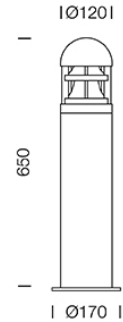

PROJECT : _____
SALE : _____

Lampitude

Product

Dimension

Specification

| | |
|---------------|--|
| SERIES | : SERA |
| ITEM CODE | : SERA-B65-GY |
| DESCRIPTION | : EXTERIOR BOLLARD LAMP |
| SIZE | : Ø120 X H650 (MM) |
| INSTALLATION | : SURFACE MOUNTED |
| DRILL SIZE | : - |
| WEIGHT | : - |
| MATERIAL | : POWDER COATED DIE-CAST ALUMINUM CLEAR POLYCARBONATE DIFFUSER |
| COLOR | : GRAY |
| REFLECTOR | : - |
| DIFFUSER | : - |
| IP RATING | : 54 |
| LIGHT SOURCES | : LED OR INCANDESCENT |
| SOCKET | : E27 X 1 |
| WATTS | : MAX 20W |
| VOLT | : - |
| CCT | : - |
| CRI | : - |
| BEAM ANGLE | : - |
| LUMEN POWER | : - |
| LIFETIME | : - |
| CONTROL GEAR | : - |
| ACCESSORIES | : - |
| REMARKS | : BULB NOT INCLUDED |