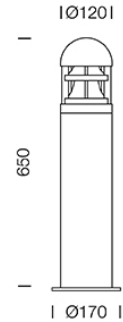

## Dimension

## Specification

SERIES	: SERA
ITEM CODE	: SERA-B65-BK
DESCRIPTION	: EXTERIOR BOLLARD LAMP
SIZE	: Ø120 X H650 (MM)
INSTALLATION	: SURFACE MOUNTED
DRILL SIZE	: -
WEIGHT	: -
MATERIAL	: POWDER COATED DIE-CAST ALUMINUM CLEAR POLYCARBONATE DIFFUSER
COLOR	: DARK GRAY
REFLECTOR	: -
DIFFUSER	: -
IP RATING	: 54
LIGHT SOURCES	: LED OR INCANDESCENT
SOCKET	: E27 X 1
WATTS	: MAX 20W
VOLT	: -
CCT	: -
CRI	: -
BEAM ANGLE	: -
LUMEN POWER	: -
LIFETIME	: -
CONTROL GEAR	: -
ACCESSORIES	: -
REMARKS	: BULB NOT INCLUDED