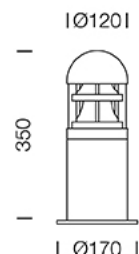

PROJECT : _____
SALE : _____

Lampitude

Product

Dimension

Specification

SERIES	: SERA
ITEM CODE	: SERA-B35-GY
DESCRIPTION	: EXTERIOR BOLLARD LAMP
SIZE	: Ø120 X H350 (MM)
INSTALLATION	: SURFACE MOUNTED
DRILL SIZE	: -
WEIGHT	: -
MATERIAL	: POWDER COATED DIE-CAST ALUMINUM , CLEAR POLYCARBONATE DIFFUSER
COLOR	: GRAY
REFLECTOR	: -
DIFFUSER	: -
IP RATING	: 54
LIGHT SOURCES	: LED OR INCANDESCENT
SOCKET	: E27 X 1
WATTS	: MAX 20W
VOLT	: -
CCT	: -
CRI	: -
BEAM ANGLE	: -
LUMEN POWER	: -
LIFETIME	: -
CONTROL GEAR	: -
ACCESSORIES	: -
REMARKS	: BULB NOT INCLUDED