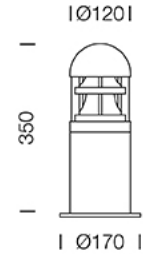

PROJECT : _____
SALE : _____

Lampitude

Product

Dimension

Specification

SERIES	: SERA
ITEM CODE	: SERA-B35-BK
DESCRIPTION	: EXTERIOR BOLLARD LAMP
SIZE	: Ø120 X H350 (MM)
INSTALLATION	: SURFACE MOUNTED
DRILL SIZE	: -
WEIGHT	: -
MATERIAL	: POWDER COATED DIE-CAST ALUMINUM , CLEAR POLYCARBONATE DIFFUSER
COLOR	: DARK GRAY
REFLECTOR	: -
DIFFUSER	: -
IP RATING	: 54
LIGHT SOURCES	: LED OR INCANDESCENT
SOCKET	: E27 X 1
WATTS	: MAX 20W
VOLT	: -
CCT	: -
CRI	: -
BEAM ANGLE	: -
LUMEN POWER	: -
LIFETIME	: -
CONTROL GEAR	: -
ACCESSORIES	: -
REMARKS	: BULB NOT INCLUDED