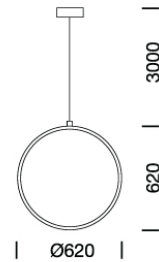

PROJECT : _____

SALE : _____

Lampitude®
TURN ON YOUR ATTITUDE

Product

Dimension

Specification

ITEM CODE	:	SATURN2-60
SERIES	:	SATURN2
BRAND	:	LAMPTITUDE
LAMP TYPE	:	LED
LAMP BASE	:	LED HI POWER - SMD 36W 3000K
DESCRIPTION	:	PENDANT LAMP
INSTALLATION	:	SURFACE MOUNTED BASE
MATERIAL	:	POWDER COTED DIE - CAST ALUMINIUM , FROST ACRYLIC
NET WEIGHT	:	1.2 kg
COLOR	:	WHITE
CONTROL GEAR	:	LED DRIVER
REFLECTOR	:	N/A

PROJECT : _____

SALE : _____

Lamptitude[®]
TURN ON YOUR ATTITUDE

Product

Dimension

Specification

ITEM CODE	:	SATURN2-80
SERIES	:	SATURN2
BRAND	:	LAMPTITUDE
LAMP TYPE	:	LED
LAMP BASE	:	LED HI POWER - SMD 48W 3000K
DESCRIPTION	:	PENDANT LAMP
INSTALLATION	:	SURFACE MOUNTED BASE
MATERIAL	:	POWDER COTED DIE - CAST ALUMINIUM , FROST ACRYLIC
NET WEIGHT	:	1.4 kg
COLOR	:	WHITE
CONTROL GEAR	:	LED DRIVER
REFLECTOR	:	N/A

PROJECT : _____

SALE : _____

Lampitude®
TURN ON YOUR ATTITUDE

Product

Dimension

Specification

ITEM CODE	:	SATURN2-100
SERIES	:	SATURN2
BRAND	:	LAMPTITUDE
LAMP TYPE	:	LED
LAMP BASE	:	LED HI POWER - SMD 62W 3000K
DESCRIPTION	:	PENDANT LAMP
INSTALLATION	:	SURFACE MOUNTED BASE
MATERIAL	:	POWDER COTED DIE - CAST ALUMINIUM , FROST ACRYLIC
NET WEIGHT	:	1.5 kg
COLOR	:	WHITE
CONTROL GEAR	:	LED DRIVER
REFLECTOR	:	N/A

PROJECT : _____

SALE : _____

Lampitude®
TURN ON YOUR ATTITUDE

Product

Dimension

Specification

ITEM CODE	:	SATURN2-120
SERIES	:	SATURN2
BRAND	:	LAMPTITUDE
LAMP TYPE	:	LED
LAMP BASE	:	LED HI POWER - SMD 75W 3000K
DESCRIPTION	:	PENDANT LAMP
INSTALLATION	:	SURFACE MOUNTED BASE
MATERIAL	:	POWDER COTED DIE - CAST ALUMINIUM , FROST ACRYLIC
NET WEIGHT	:	2 kg
COLOR	:	WHITE
CONTROL GEAR	:	LED DRIVER
REFLECTOR	:	N/A