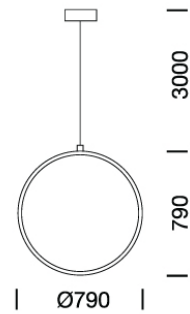

PROJECT : _____

SALE : _____

Lampitude®
TURN ON YOUR ATTITUDE

Product

Dimension

Specification

ITEM CODE	:	SATURN2-60
SERIES	:	SATURN2
BRAND	:	LAMPTITUDE
LAMP TYPE	:	LED
LAMP BASE	:	LED HI POWER - SMD 36W 3000K
DESCRIPTION	:	PENDANT LAMP
INSTALLATION	:	SURFACE MOUNTED BASE
MATERIAL	:	POWDER COTED DIE - CAST ALUMINIUM , FROST ACRYLIC
NET WEIGHT	:	1.2 kg
COLOR	:	WHITE
CONTROL GEAR	:	LED DRIVER
REFLECTOR	:	N/A

PROJECT : _____

SALE : _____

Lamptitude[®]
TURN ON YOUR ATTITUDE

Product

Dimension

Specification

ITEM CODE	:	SATURN2-80
SERIES	:	SATURN2
BRAND	:	LAMPTITUDE
LAMP TYPE	:	LED
LAMP BASE	:	LED HI POWER - SMD 48W 3000K
DESCRIPTION	:	PENDANT LAMP
INSTALLATION	:	SURFACE MOUNTED BASE
MATERIAL	:	POWDER COTED DIE - CAST ALUMINIUM , FROST ACRYLIC
NET WEIGHT	:	1.4 kg
COLOR	:	WHITE
CONTROL GEAR	:	LED DRIVER
REFLECTOR	:	N/A

PROJECT : _____

SALE : _____

Lampitude®
TURN ON YOUR ATTITUDE

Product

Dimension

Specification

ITEM CODE	:	SATURN2-100
SERIES	:	SATURN2
BRAND	:	LAMPTITUDE
LAMP TYPE	:	LED
LAMP BASE	:	LED HI POWER - SMD 62W 3000K
DESCRIPTION	:	PENDANT LAMP
INSTALLATION	:	SURFACE MOUNTED BASE
MATERIAL	:	POWDER COTED DIE - CAST ALUMINIUM , FROST ACRYLIC
NET WEIGHT	:	1.5 kg
COLOR	:	WHITE
CONTROL GEAR	:	LED DRIVER
REFLECTOR	:	N/A

PROJECT : _____

SALE : _____

Lampitude®
TURN ON YOUR ATTITUDE

Product

Dimension

Specification

ITEM CODE	:	SATURN2-120
SERIES	:	SATURN2
BRAND	:	LAMPTITUDE
LAMP TYPE	:	LED
LAMP BASE	:	LED HI POWER - SMD 75W 3000K
DESCRIPTION	:	PENDANT LAMP
INSTALLATION	:	SURFACE MOUNTED BASE
MATERIAL	:	POWDER COTED DIE - CAST ALUMINIUM , FROST ACRYLIC
NET WEIGHT	:	2 kg
COLOR	:	WHITE
CONTROL GEAR	:	LED DRIVER
REFLECTOR	:	N/A