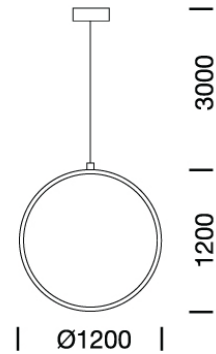

PROJECT : _____

SALE : _____

Lampitude®
TURN ON YOUR ATTITUDE

Product

Dimension

Specification

ITEM CODE	:	SATURN2-60
SERIES	:	SATURN2
BRAND	:	LAMPTITUDE
LAMP TYPE	:	LED
LAMP BASE	:	LED HI POWER - SMD 36W 3000K
DESCRIPTION	:	PENDANT LAMP
INSTALLATION	:	SURFACE MOUNTED BASE
MATERIAL	:	POWDER COTED DIE - CAST ALUMINIUM , FROST ACRYLIC
NET WEIGHT	:	1.2 kg
COLOR	:	WHITE
CONTROL GEAR	:	LED DRIVER
REFLECTOR	:	N/A

PROJECT : _____

SALE : _____

Lamptitude[®]
TURN ON YOUR ATTITUDE

Product

Dimension

Specification

ITEM CODE	:	SATURN2-80
SERIES	:	SATURN2
BRAND	:	LAMPTITUDE
LAMP TYPE	:	LED
LAMP BASE	:	LED HI POWER - SMD 48W 3000K
DESCRIPTION	:	PENDANT LAMP
INSTALLATION	:	SURFACE MOUNTED BASE
MATERIAL	:	POWDER COTED DIE - CAST ALUMINIUM , FROST ACRYLIC
NET WEIGHT	:	1.4 kg
COLOR	:	WHITE
CONTROL GEAR	:	LED DRIVER
REFLECTOR	:	N/A

PROJECT : _____

SALE : _____

Lampitude®
TURN ON YOUR ATTITUDE

Product

Dimension

Specification

ITEM CODE	:	SATURN2-100
SERIES	:	SATURN2
BRAND	:	LAMPTITUDE
LAMP TYPE	:	LED
LAMP BASE	:	LED HI POWER - SMD 62W 3000K
DESCRIPTION	:	PENDANT LAMP
INSTALLATION	:	SURFACE MOUNTED BASE
MATERIAL	:	POWDER COTED DIE - CAST ALUMINIUM , FROST ACRYLIC
NET WEIGHT	:	1.5 kg
COLOR	:	WHITE
CONTROL GEAR	:	LED DRIVER
REFLECTOR	:	N/A

PROJECT : _____

SALE : _____

Lampitude®
TURN ON YOUR ATTITUDE

Product

Dimension

Specification

ITEM CODE	:	SATURN2-120
SERIES	:	SATURN2
BRAND	:	LAMPTITUDE
LAMP TYPE	:	LED
LAMP BASE	:	LED HI POWER - SMD 75W 3000K
DESCRIPTION	:	PENDANT LAMP
INSTALLATION	:	SURFACE MOUNTED BASE
MATERIAL	:	POWDER COTED DIE - CAST ALUMINIUM , FROST ACRYLIC
NET WEIGHT	:	2 kg
COLOR	:	WHITE
CONTROL GEAR	:	LED DRIVER
REFLECTOR	:	N/A