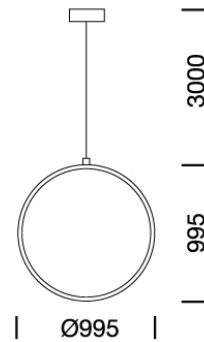

PROJECT : _____

SALE : _____

Lampitude®
TURN ON YOUR ATTITUDE

Product

Dimension

Specification

ITEM CODE	:	SATURN2-60
SERIES	:	SATURN2
BRAND	:	LAMPTITUDE
LAMP TYPE	:	LED
LAMP BASE	:	LED HI POWER - SMD 36W 3000K
DESCRIPTION	:	PENDANT LAMP
INSTALLATION	:	SURFACE MOUNTED BASE
MATERIAL	:	POWDER COTED DIE - CAST ALUMINIUM , FROST ACRYLIC
NET WEIGHT	:	1.2 kg
COLOR	:	WHITE
CONTROL GEAR	:	LED DRIVER
REFLECTOR	:	N/A

PROJECT : _____

SALE : _____

Lamptitude[®]
TURN ON YOUR ATTITUDE

Product

Dimension

Specification

ITEM CODE	:	SATURN2-80
SERIES	:	SATURN2
BRAND	:	LAMPTITUDE
LAMP TYPE	:	LED
LAMP BASE	:	LED HI POWER - SMD 48W 3000K
DESCRIPTION	:	PENDANT LAMP
INSTALLATION	:	SURFACE MOUNTED BASE
MATERIAL	:	POWDER COTED DIE - CAST ALUMINIUM , FROST ACRYLIC
NET WEIGHT	:	1.4 kg
COLOR	:	WHITE
CONTROL GEAR	:	LED DRIVER
REFLECTOR	:	N/A

PROJECT : _____

SALE : _____

Lampitude®
TURN ON YOUR ATTITUDE

Product

Dimension

Specification

ITEM CODE	:	SATURN2-100
SERIES	:	SATURN2
BRAND	:	LAMPTITUDE
LAMP TYPE	:	LED
LAMP BASE	:	LED HI POWER - SMD 62W 3000K
DESCRIPTION	:	PENDANT LAMP
INSTALLATION	:	SURFACE MOUNTED BASE
MATERIAL	:	POWDER COTED DIE - CAST ALUMINIUM , FROST ACRYLIC
NET WEIGHT	:	1.5 kg
COLOR	:	WHITE
CONTROL GEAR	:	LED DRIVER
REFLECTOR	:	N/A

PROJECT : _____

SALE : _____

Lampitude®
TURN ON YOUR ATTITUDE

Product

Dimension

Specification

ITEM CODE	:	SATURN2-120
SERIES	:	SATURN2
BRAND	:	LAMPTITUDE
LAMP TYPE	:	LED
LAMP BASE	:	LED HI POWER - SMD 75W 3000K
DESCRIPTION	:	PENDANT LAMP
INSTALLATION	:	SURFACE MOUNTED BASE
MATERIAL	:	POWDER COTED DIE - CAST ALUMINIUM , FROST ACRYLIC
NET WEIGHT	:	2 kg
COLOR	:	WHITE
CONTROL GEAR	:	LED DRIVER
REFLECTOR	:	N/A