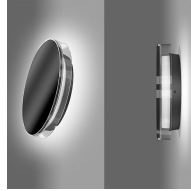

PROJECT : _____
SALE : _____

Lampitude

Product

Dimension

| 53 |

| Ø243 |

Specification

SERIES	: RUX
ITEM CODE	: RUX-WH
DESCRIPTION	: OUTDOOR WALL LAP
SIZE	: W243 X X H53 (MM)
INSTALLATION	: SURFACE MOUNTED WALL
DRILL SIZE	: -
WEIGHT	: 1.7 KG
MATERIAL	: DIE-CAST ALUMINIUM ALLOY , FROSTED TEMPERED GLASS
COLOR	: WHITE
REFLECTOR	: -
DIFFUSER	: CLEAR POLYCARBONATE
IP RATING	: 65
LIGHT SOURCES	: LED
SOCKET	: -
WATTS	: 11W
INPUT VOLTAGE	: 220-240V AC
OUTPUT VOLTAGE	: -
CCT	: 3000K
CRI	: -
BEAM ANGLE	: 360°
LUMEN POWER	: 1120LM
LIFETIME	: -
CONTROL GEAR	: -
ACCESSORIES	: -
REMARKS	: -