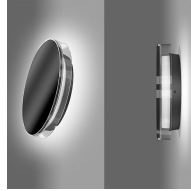

PROJECT : _____
SALE : _____

Lamptitude

Product

Dimension

| 53 |

| Ø243 |

Specification

SERIES	: RUX
ITEM CODE	: RUX-BK
DESCRIPTION	: OUTDOOR WALL LAP
SIZE	: W243 X X H53 (MM)
INSTALLATION	: SURFACE MOUNTED WALL
DRILL SIZE	: -
WEIGHT	: 1.7 KG
MATERIAL	: DIE-CAST ALUMINIUM ALLOY , FROSTED TEMPERED GLASS
COLOR	: BLACK
REFLECTOR	: -
DIFFUSER	: CLEAR POLYCARBONATE
IP RATING	: 65
LIGHT SOURCES	: LED
SOCKET	: -
WATTS	: 11W
INPUT VOLTAGE	: 220-240V AC
OUTPUT VOLTAGE	: -
CCT	: 3000K
CRI	: -
BEAM ANGLE	: 360°
LUMEN POWER	: 1120LM
LIFETIME	: -
CONTROL GEAR	: -
ACCESSORIES	: -
REMARKS	: -