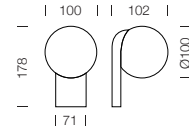

PROJECT : _____
SALE : _____

Lampitude

Product

Dimension

Specification

SERIES	: RUMI
ITEM CODE	: RUMI-WS-WW
DESCRIPTION	: WALL LAMP
SIZE	: W100 X H178 X D102 (MM)
INSTALLATION	: SURFACE MOUNTED WALL
DRILL SIZE	: -
WEIGHT	: 0.5 KG
MATERIAL	: ALUMINIUM , GLASS
COLOR	: SANDED WHITE
REFLECTOR	: -
DIFFUSER	: -
IP RATING	: 44
LIGHT SOURCES	: LED SMD
WATTS	: 7W
INPUT VOLTAGE	: AC 220-240V 50/60 Hz
OUTPUT VOLTAGE	: -
CCT	: 3000K
CRI	: 90
BEAM ANGLE	: DIFFUSED BEAM
LUMEN POWER	: 870LM
AMBIENT TEMP	: -20°C TO +40°C
LIFETIME	: 35,000 Hrs
CONTROL GEAR	: DIMMABLE LED DRIVER INCLUDED
ACCESSORIES	: -
REMARKS	: TRIAC (PHASE-CUT)