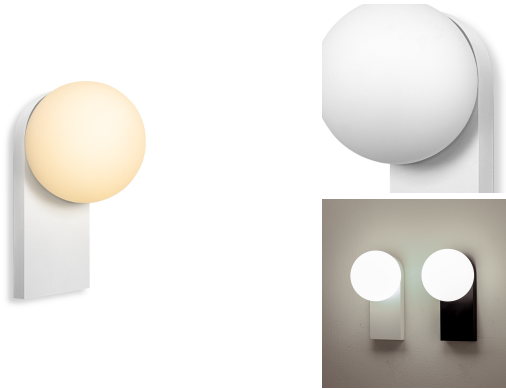

PROJECT : _____
SALE : _____

Lampitude

Product

Dimension

Specification

SERIES	: RUMI
ITEM CODE	: RUMI-WS-WW
DESCRIPTION	: WALL LAMP
SIZE	: W100 X H178 X D102 (MM)
INSTALLATION	: SURFACE MOUNTED WALL
DRILL SIZE	: -
WEIGHT	: 0.5 KG
MATERIAL	: ALUMINIUM , GLASS
COLOR	: SANDED WHITE
REFLECTOR	: -
DIFFUSER	: -
IP RATING	: 44
LIGHT SOURCES	: LED SMD
WATTS	: 7W
INPUT VOLTAGE	: AC 220-240V 50/60 Hz
OUTPUT VOLTAGE	: -
CCT	: 3000K
CRI	: 90
BEAM ANGLE	: DIFFUSED BEAM
LUMEN POWER	: 870LM
AMBIENT TEMP	: -20°C TO +40°C
LIFETIME	: 35,000 Hrs
CONTROL GEAR	: DIMMABLE LED DRIVER INCLUDED
ACCESSORIES	: -
REMARKS	: TRIAC (PHASE-CUT)