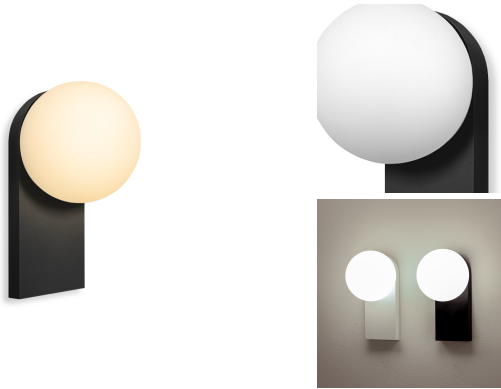

PROJECT : _____
SALE : _____

Lampitude

Product

Dimension

Specification

SERIES	: RUMI
ITEM CODE	: RUMI-WS-BK
DESCRIPTION	: WALL LAMP
SIZE	: W100 X H178 X D102 (MM)
INSTALLATION	: SURFACE MOUNTED WALL
DRILL SIZE	: -
WEIGHT	: 0.5 KG
MATERIAL	: ALUMINIUM , GLASS
COLOR	: SANDED BLACK
REFLECTOR	: -
DIFFUSER	: -
IP RATING	: 44
LIGHT SOURCES	: LED SMD
WATTS	: 7W
INPUT VOLTAGE	: AC 220-240V 50/60 Hz
OUTPUT VOLTAGE	: -
CCT	: 3000K
CRI	: 90
BEAM ANGLE	: DIFFUSED BEAM
LUMEN POWER	: 870LM
AMBIENT TEMP	: -20°C TO +40°C
LIFETIME	: 35,000 Hrs
CONTROL GEAR	: DIMMABLE LED DRIVER INCLUDED
ACCESSORIES	: -
REMARKS	: TRIAC (PHASE-CUT)