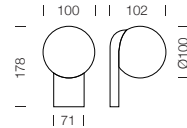

PROJECT : _____
SALE : _____

Lampitude

Product

Dimension

Specification

SERIES	: RUMI
ITEM CODE	: RUMI-WS-BK
DESCRIPTION	: WALL LAMP
SIZE	: W100 X H178 X D102 (MM)
INSTALLATION	: SURFACE MOUNTED WALL
DRILL SIZE	: -
WEIGHT	: 0.5 KG
MATERIAL	: ALUMINIUM , GLASS
COLOR	: SANDED BLACK
REFLECTOR	: -
DIFFUSER	: -
IP RATING	: 44
LIGHT SOURCES	: LED SMD
WATTS	: 7W
INPUT VOLTAGE	: AC 220-240V 50/60 Hz
OUTPUT VOLTAGE	: -
CCT	: 3000K
CRI	: 90
BEAM ANGLE	: DIFFUSED BEAM
LUMEN POWER	: 870LM
AMBIENT TEMP	: -20°C TO +40°C
LIFETIME	: 35,000 Hrs
CONTROL GEAR	: DIMMABLE LED DRIVER INCLUDED
ACCESSORIES	: -
REMARKS	: TRIAC (PHASE-CUT)