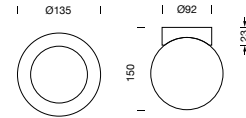

PROJECT : _____
SALE : _____

Lampitude

Product

Dimension

Specification

SERIES	: RUMI
ITEM CODE	: RUMI-CM-WW
DESCRIPTION	: CEILING LAMP
SIZE	: Ø135 X H150 (MM)
INSTALLATION	: SURFACE MOUNTED
DRILL SIZE	: -
WEIGHT	: 0.6 KG
MATERIAL	: ALUMINIUM , GLASS
COLOR	: SANDED WHITE
REFLECTOR	: -
DIFFUSER	: -
IP RATING	: 44
LIGHT SOURCES	: LED SMD
WATTS	: 10W
INPUT VOLTAGE	: AC 220-240V 50/60Hz
OUTPUT VOLTAGE	: -
CCT	: 3000K
CRI	: 90
BEAM ANGLE	: DIFFUSED
LUMEN POWER	: 1150LM
AMBIEN TEMP	: -20°C to+40°C
LIFETIME	: 35,000 Hrs
CONTROL GEAR	: TRIAC DIMMABLE DRIVER INCLUDED
ACCESSORIES	: -
REMARKS	: -