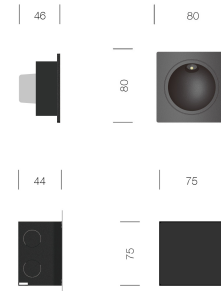

PROJECT : _____
SALE : _____

Lampitude

Product

Dimension

Specification

SERIES	: ROX
ITEM CODE	: ROX-SQ-WW
DESCRIPTION	: EXTERIOR RECESSED STEP LIGHT
SIZE	: W80 X H80 X D46 (MM)
INSTALLATION	: RECESSED WALL
DRILL SIZE	: -
WEIGHT	: 0.25 KG
MATERIAL	: DIE-CAST ALUMINIUM ALLOY , CLEAR TEMPERED GLASS
COLOR	: WHITE
REFLECTOR	: -
DIFFUSER	: -
IP RATING	: 54
LIGHT SOURCES	: LED
SOCKET	: -
WATTS	: 3W
INPUT VOLTAGE	: 220-240V AC
OUTPUT VOLTAGE	: -
CCT	: 3000K
CRI	: -
BEAM ANGLE	: 100°
LUMEN POWER	: 180LM
LIFETIME	: -
CONTROL GEAR	: LED DRIVER INCLUDED
ACCESSORIES	: -
REMARKS	: -