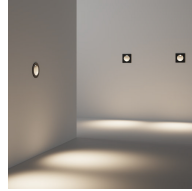

PROJECT : _____
SALE : _____

Lampitude

Product

Dimension

Specification

SERIES	: ROX
ITEM CODE	: ROX-SQ-WW
DESCRIPTION	: EXTERIOR RECESSED STEP LIGHT
SIZE	: W80 X H80 X D46 (MM)
INSTALLATION	: RECESSED WALL
DRILL SIZE	: -
WEIGHT	: 0.25 KG
MATERIAL	: DIE-CAST ALUMINIUM ALLOY , CLEAR TEMPERED GLASS
COLOR	: WHITE
REFLECTOR	: -
DIFFUSER	: -
IP RATING	: 54
LIGHT SOURCES	: LED
SOCKET	: -
WATTS	: 3W
INPUT VOLTAGE	: 220-240V AC
OUTPUT VOLTAGE	: -
CCT	: 3000K
CRI	: -
BEAM ANGLE	: 100°
LUMEN POWER	: 180LM
LIFETIME	: -
CONTROL GEAR	: LED DRIVER INCLUDED
ACCESSORIES	: -
REMARKS	: -