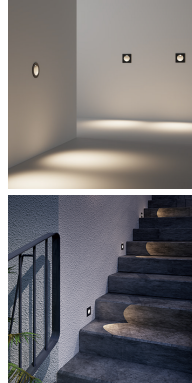

PROJECT : _____
SALE : _____

Lampitude

Product

Dimension

Specification

SERIES	: ROX
ITEM CODE	: ROX-SQ-DGY
DESCRIPTION	: EXTERIOR RECESSED STEP LIGHT
SIZE	: W80 X H80 X D46 (MM)
INSTALLATION	: RECESSED WALL
DRILL SIZE	: -
WEIGHT	: 0.25 KG
MATERIAL	: DIE-CAST ALUMINIUM ALLOY , CLEAR TEMPERED GLASS
COLOR	: DARK GRAY
REFLECTOR	: -
DIFFUSER	: -
IP RATING	: 54
LIGHT SOURCES	: LED
SOCKET	: -
WATTS	: 3W
INPUT VOLTAGE	: 220-240V AC
OUTPUT VOLTAGE	: -
CCT	: 3000K
CRI	: -
BEAM ANGLE	: 100°
LUMEN POWER	: 180LM
LIFETIME	: -
CONTROL GEAR	: LED DRIVER INCLUDED
ACCESSORIES	: -
REMARKS	: -