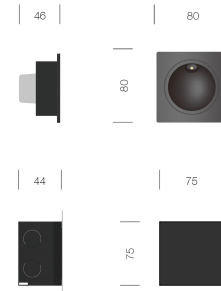

PROJECT : _____
SALE : _____

Lampitude

Product

Dimension

Specification

SERIES	: ROX
ITEM CODE	: ROX-SQ-DGY
DESCRIPTION	: EXTERIOR RECESSED STEP LIGHT
SIZE	: W80 X H80 X D46 (MM)
INSTALLATION	: RECESSED WALL
DRILL SIZE	: -
WEIGHT	: 0.25 KG
MATERIAL	: DIE-CAST ALUMINIUM ALLOY , CLEAR TEMPERED GLASS
COLOR	: DARK GRAY
REFLECTOR	: -
DIFFUSER	: -
IP RATING	: 54
LIGHT SOURCES	: LED
SOCKET	: -
WATTS	: 3W
INPUT VOLTAGE	: 220-240V AC
OUTPUT VOLTAGE	: -
CCT	: 3000K
CRI	: -
BEAM ANGLE	: 100°
LUMEN POWER	: 180LM
LIFETIME	: -
CONTROL GEAR	: LED DRIVER INCLUDED
ACCESSORIES	: -
REMARKS	: -