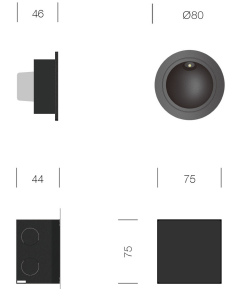

PROJECT : _____
SALE : _____

Lampitude

Product

Dimension

Specification

SERIES	: ROX
ITEM CODE	: ROX-RD-WW
DESCRIPTION	: EXTERIOR RECESSED STEP LIGHT
SIZE	: Ø80 X D46 (MM)
INSTALLATION	: RECESSED WALL
DRILL SIZE	: -
WEIGHT	: 0.23 KG
MATERIAL	: DIE-CAST ALUMINIUM ALLOY , CLEAR TEMPERED GLASS
COLOR	: WHITE
REFLECTOR	: -
DIFFUSER	: -
IP RATING	: 54
LIGHT SOURCES	: LED
SOCKET	: -
WATTS	: 3W
INPUT VOLTAGE	: 220-240V AC
OUTPUT VOLTAGE	: -
CCT	: 3000K
CRI	: -
BEAM ANGLE	: 100°
LUMEN POWER	: 180LM
LIFETIME	: -
CONTROL GEAR	: LED DRIVER INCLUDED
ACCESSORIES	: -
REMARKS	: -