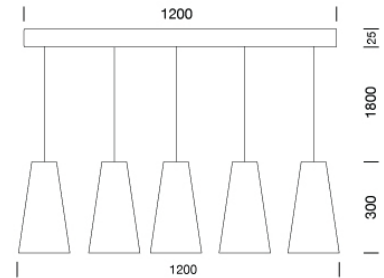

PRODUCT : _____
SALE : _____

Product

Dimension

Specification

SERIES : ROTTO
ITEM CODE : ROTTO-P5
DESCRIPTION : HANGING LAMP
SIZE : W1200 X L115 X H300+1800 (MM)

INSTALLATION : SURFACE MOUNTED BASE
DRILL SIZE : -
WEIGHT : 10 KG
MATERIAL : GLASS , STEEL
COLOR : CLEAR GLASS
REFLECTOR : -
DIFFUSER : -
IP RATING : 20

LIGHT SOURCES : LED
SOCKET : GU10 X 5
WATTS : MAX 60W
VOLT : -
CCT : -
CRI : -
BEAM ANGLE : -
LUMEN POWER : -
LIFETIME : -

CONTROL GEAR : -
ACCESSORIES : -
REMARKS : BULB NOT INCLUDED