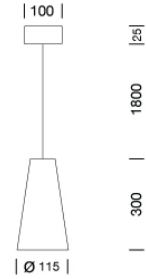

PRODUCT : _____
SALE : _____

Product

Dimension

Specification

SERIES	: ROTTO
ITEM CODE	: ROTTO-P1
DESCRIPTION	: HANGING LMAP
SIZE	: Ø115 X H300+1800 (MM)
INSTALLATION	: SURFACE MOUNTED BASE
DRILL SIZE	: -
WEIGHT	: 1.7 KG
MATERIAL	: GLASS , STEEL
COLOR	: CLEAR GLASS
REFLECTOR	: -
DIFFUSER	: -
IP RATING	: 20
LIGHT SOURCES	: LED
SOCKET	: GU10 X 1
WATTS	: MAX 60W
VOLT	: -
CCT	: -
CRI	: -
BEAM ANGLE	: -
LUMEN POWER	: -
LIFETIME	: -
CONTROL GEAR	: -
ACCESSORIES	: -
REMARKS	: BULB NOT INCLUDED