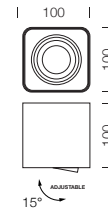

PROJECT : _____
SALE : _____

Lampitude

Product

Dimension

Specification

SERIES	: ROTA-BOX-1
ITEM CODE	: ROTA-BOX-1-BK
DESCRIPTION	: DOWNLIGHT
SIZE	: W100 X L100 X H100 (MM)
INSTALLATION	: SURFACE DOWNLIGHT
DRILL SIZE	: -
WEIGHT	: 0.6 KG
MATERIAL	: ALUMINIUM
COLOR	: BLACK
REFLECTOR	: -
DIFFUSER	: -
IP RATING	: 20
LIGHT SOURCES	: GU10
WATTS	: MAX 15W
INPUT VOLTAGE	: AC 220-240V 50/60 Hz
OUTPUT VOLTAGE	: -
CCT	: -
CRI	: -
BEAM ANGLE	: -
LUMEN POWER	: -
AMBIENT TEMP	: -
LIFETIME	: -
CONTROL GEAR	: -
ACCESSORIES	: -
REMARKS	: BULB NOT INCLUDED