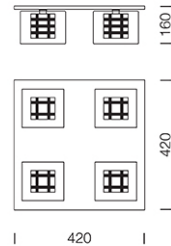

PROJECT : _____

SALE : _____

Lampitude®
TURN ON YOUR ATTITUDE

Product

Dimension

Specification

ITEM CODE	:	ROOF-C4
SERIES	:	ROOF
BRAND	:	LAMPTITUDE
LAMP TYPE	:	HALOGEN OR LED
LAMP BASE	:	4*G9 MAX 25W
DESCRIPTION	:	CEILING LAMP
INSTALLATION	:	SURFACE MOUNTED BASE
MATERIAL	:	CHROME STEEL, GLASS
COLOR	:	CHROME, CLEAR
CONTROL GEAR	:	N/A
REFLECTOR	:	N/A