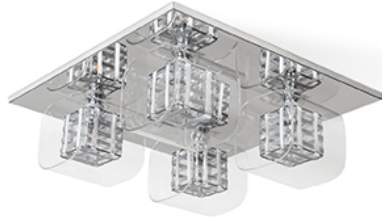

PROJECT : _____

SALE : _____

Lampitude®
TURN ON YOUR ATTITUDE

Product

Dimension

Specification

ITEM CODE	:	ROOF-C4
SERIES	:	ROOF
BRAND	:	LAMPTITUDE
LAMP TYPE	:	HALOGEN OR LED
LAMP BASE	:	4*G9 MAX 25W
DESCRIPTION	:	CEILING LAMP
INSTALLATION	:	SURFACE MOUNTED BASE
MATERIAL	:	CHROME STEEL, GLASS
COLOR	:	CHROME, CLEAR
CONTROL GEAR	:	N/A
REFLECTOR	:	N/A