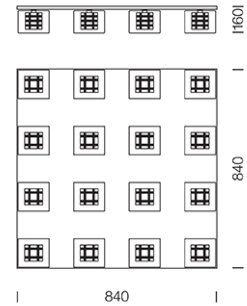

PROJECT : _____

SALE : _____

Lampitude®
TURN ON YOUR ATTITUDE

Product

Dimension

Specification

| | | |
|--------------|---|----------------------|
| ITEM CODE | : | ROOF-C16 |
| SERIES | : | ROOF |
| BRAND | : | LAMPTITUDE |
| LAMP TYPE | : | HALOGEN OR LED |
| LAMP BASE | : | 16*G9 MAX 25W |
| DESCRIPTION | : | CEILING LAMP |
| INSTALLATION | : | SURFACE MOUNTED BASE |
| MATERIAL | : | CHROME STEEL, GLASS |
| COLOR | : | CHROME, CLEAR |
| CONTROL GEAR | : | N/A |
| REFLECTOR | : | N/A |