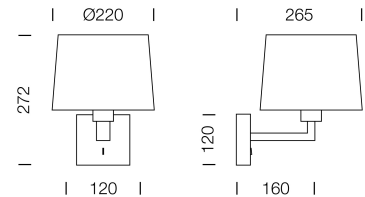

PROJECT : _____

SALE : _____

Lampitude®
TURN ON YOUR ATTITUDE

Product

Dimension

Specification

ITEM CODE	:	ROOB-W
SERIES	:	ROOB
BRAND	:	LAMPTITUDE
LAMP TYPE	:	COMPACT FLUORESCENT OR LED
LAMP BASE	:	1*E27 MAX 40W
DESCRIPTION	:	WALL LAMP
INSTALLATION	:	SURFACE MOUNTED WALL
MATERIAL	:	STAINLESS STEEL, FABRIC
COLOR	:	GRAY
CONTROL GEAR	:	N/A
REFLECTOR	:	N/A