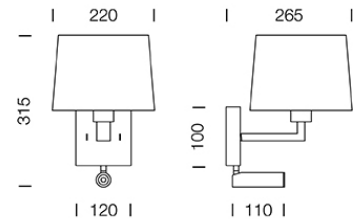

## Dimension

## Specification

ITEM CODE	:	ROOB-LED-W
SERIES	:	ROOB
BRAND	:	LAMPTITUDE
LAMP TYPE	:	COMPACT FLUORESCENT & LED
LAMP BASE	:	1*E27 MAX 40W + 1*LED 3W
DESCRIPTION	:	WALL LAMP
INSTALLATION	:	SURFACE MOUNTED WALL
MATERIAL	:	STAINLESS STEEL, FABRIC
COLOR	:	GRAY
CONTROL GEAR	:	N/A
REFLECTOR	:	N/A