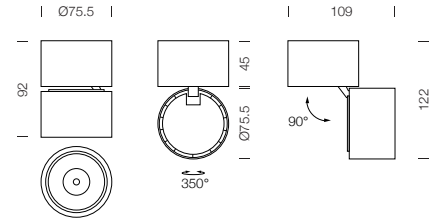

PROJECT : _____
SALE : _____

Lampitude

Product

Dimension

Specification

SERIES	: RONA-ADJ
ITEM CODE	: RONA-BOX-ADJ-9W-34D-3000K-WH
DESCRIPTION	: SURFACE MOUNTED DOWNLIGHT
SIZE	: Ø75.5 X H92 (MM)
INSTALLATION	: SURFACE MOUNTED BASE
DRILL SIZE	: -
WEIGHT	: 0.46 KG
MATERIAL	: DIE-CAST ALUMINUM , METAL
COLOR	: WHITE
REFLECTOR	: -
DIFFUSER	: -
IP RATING	: 20
LIGHT SOURCES	: LED COB
SOCKET	: -
WATTS	: 9W
VOLTAGE	: AC 220-240V 50/60Hz
CCT	: 3000K
CRI	: 90
BEAM ANGLE	: 34°
LUMEN POWER	: 946LM
HARMONIC (THD)	: ≤25%
LIFETIME	: 50,000 Hrs
CONTROL GEAR	: LED DIMMABLE DRIVER INCLUDED
ACCESSORIES	: -
REMARKS	: -