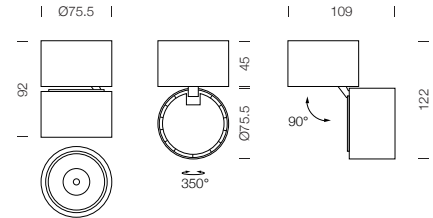

PROJECT : _____
 SALE : _____

Lampitude

Product

Dimension

Specification

SERIES	: RONA-ADJ
ITEM CODE	: RONA-BOX-ADJ-9W-34D-3000K-SGY
DESCRIPTION	: SURFACE MOUNTED DOWNLIGHT
SIZE	: Ø75.5 X H92 (MM)
INSTALLATION	: SURFACE MOUNTED BASE
DRILL SIZE	: -
WEIGHT	: 0.46 KG
MATERIAL	: DIE-CAST ALUMINUM , METAL
COLOR	: SPACE GREY
REFLECTOR	: -
DIFFUSER	: -
IP RATING	: 20
LIGHT SOURCES	: LED COB
SOCKET	: -
WATTS	: 9W
VOLTAGE	: AC 220-240V 50/60Hz
CCT	: 3000K
CRI	: 90
BEAM ANGLE	: 34°
LUMEN POWER	: 946LM
HARMONIC (THD)	: ≤25%
LIFETIME	: 50,000 Hrs
CONTROL GEAR	: LED DIMMABLE DRIVER INCLUDED
ACCESSORIES	: -
REMARKS	: -