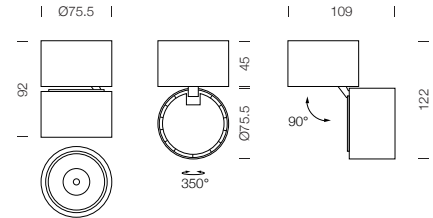

PROJECT : _____
SALE : _____

Lampitude

Product

Dimension

Specification

SERIES	: RONA-ADJ
ITEM CODE	: RONA-BOX-ADJ-9W-34D-3000K-BK
DESCRIPTION	: SURFACE MOUNTED DOWNLIGHT
SIZE	: Ø75.5 X H92 (MM)
INSTALLATION	: SURFACE MOUNTED BASE
DRILL SIZE	: -
WEIGHT	: 0.46 KG
MATERIAL	: DIE-CAST ALUMINUM , METAL
COLOR	: BLACK
REFLECTOR	: -
DIFFUSER	: -
IP RATING	: 20
LIGHT SOURCES	: LED COB
SOCKET	: -
WATTS	: 9W
VOLTAGE	: AC 220-240V 50/60Hz
CCT	: 3000K
CRI	: 90
BEAM ANGLE	: 34°
LUMEN POWER	: 946LM
HARMONIC (THD)	: ≤25%
LIFETIME	: 50,000 Hrs
CONTROL GEAR	: LED DIMMABLE DRIVER INCLUDED
ACCESSORIES	: -
REMARKS	: -