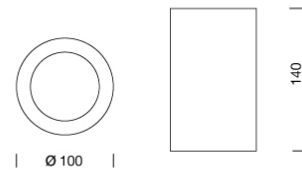

PROJECT : \_\_\_\_\_  
SALE : \_\_\_\_\_

Product

Dimension

Specification

SERIES	: RONA
ITEM CODE	: RONA-BOX-1-WW
DESCRIPTION	: CEILING DOWNLIGHT
SIZE	: Ø100 X H140 (MM)
INSTALLATION	: SURFACE MOUNTED
DRILL SIZE	: -
WEIGHT	: -
MATERIAL	: POWDER COATED ALUMINUM
COLOR	: WHITE
REFLECTOR	: N/A
DIFFUSER	: N/A
IP RATING	: 20
LIGHT SOURCES	: LED OR HALOGEN
SOCKET	: GU10 X 1
WATTS	: MAX 50W
VOLT	: 210-240V / AC 50Hz
CCT	: -
CRI	: -
BEAM ANGLE	: -
LUMEN POWER	: -
LIFETIME	: -
CONTROL GEAR	: -
ACCESSORIES	: -
REMARKS	: BULB NOT INCLUDED