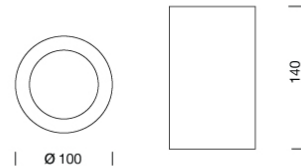

PROJECT : _____
SALE : _____

Product

Dimension

Specification

SERIES	: RONA
ITEM CODE	: RONA-BOX-1-BK
DESCRIPTION	: CEILING DOWNLIGHT
SIZE	: Ø100 X H140 (MM)
INSTALLATION	: SURFACE MOUNTED
DRILL SIZE	: -
WEIGHT	: -
MATERIAL	: POWDER COATED ALUMINUM
COLOR	: BLACK
REFLECTOR	: N/A
DIFFUSER	: N/A
IP RATING	: 20
LIGHT SOURCES	: LED OR HALOGEN
SOCKET	: GU10 X 1
WATTS	: MAX 50W
VOLT	: 210-240V / AC 50Hz
CCT	: -
CRI	: -
BEAM ANGLE	: -
LUMEN POWER	: -
LIFETIME	: -
CONTROL GEAR	: -
ACCESSORIES	: -
REMARKS	: BULB NOT INCLUDED