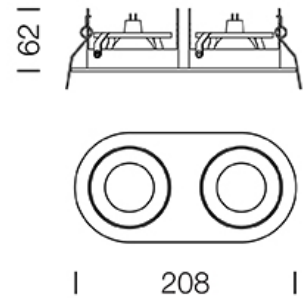

PROJECT : _____

SALE : _____

Lamptitude®
TURN ON YOUR ATTITUDE

Product

Dimension

Specification

ITEM CODE	:	RONA-2-WW+GU10
SERIES	:	RONA
BRAND	:	LAMPTITUDE
LAMP TYPE	:	HALOGEN OR LED
LAMP BASE	:	2*GU10 MAX 50W
DESCRIPTION	:	ADJUSTABLE DOWNLIGHT
INSTALLATION	:	RECESSED DOWNLIGHT
MATERIAL	:	DIE-CAST ALUMINIUM
COLOR	:	WHITE
CONTROL GEAR	:	N/A
REFLECTOR	:	N/A