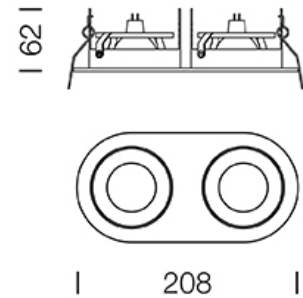

PROJECT : _____

SALE : _____

Lampitude®
TURN ON YOUR ATTITUDE

Product

Dimension

Specification

ITEM CODE	:	RONA-2-BK+GU10
SERIES	:	RONA
BRAND	:	LAMPITUDE
LAMP TYPE	:	HALOGEN OR LED
LAMP BASE	:	2*GU10 MAX 50W
DESCRIPTION	:	ADJUSTABLE DOWNLIGHT
INSTALLATION	:	RECESSED DOWNLIGHT
MATERIAL	:	DIE-CAST ALUMINIUM
COLOR	:	BLACK
CONTROL GEAR	:	N/A
REFLECTOR	:	N/A