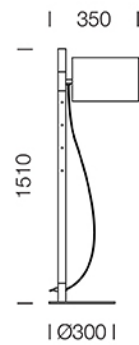

PROJECT : _____

SALE : _____

Lampitude®
TURN ON YOUR ATTITUDE

Product

Dimension

Specification

ITEM CODE	:	RIU-F-BK-L
SERIES	:	RIU
BRAND	:	LAMPTITUDE
LAMP TYPE	:	COMPACT FLUORESCENT OR LED
LAMP BASE	:	1*E27 MAX 20W
DESCRIPTION	:	FLOOR LAMP
INSTALLATION	:	STANDING LAMP
MATERIAL	:	POWDER COATED STEEL, WOOD, FABRIC
COLOR	:	BLACK, NATURAL WOOD
CONTROL GEAR	:	N/A
REFLECTOR	:	N/A