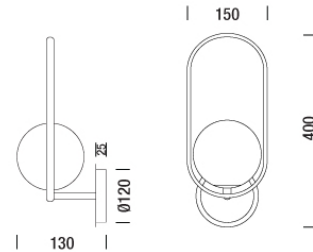

PROJECT : \_\_\_\_\_  
SALE : \_\_\_\_\_

Product

Dimension

Specification

SERIES : RISCA  
ITEM CODE : RISCA-WB  
DESCRIPTION : WALL LAMP  
SIZE : W150 X H330 (MM)

INSTALLATION : SURFACE MOUNTED WALL  
DRILL SIZE : -  
WEIGHT : 0.8 KG  
MATERIAL : STEEL , OPAL GLASS  
COLOR : BRASS  
REFLECTOR : -  
DIFFUSER : -  
IP RATING : 20

LIGHT SOURCES : LED  
SOCKET : G9 X 1  
WATTS : MAX 5W  
VOLT : -  
CCT : -  
CRI : -  
BEAM ANGLE : -  
LUMEN POWER : -  
LIFETIME : -

CONTROL GEAR : -  
ACCESSORIES : -  
REMARKS : BULB NOT INCLUDED