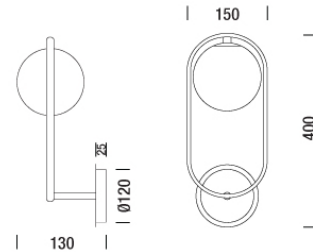

PROJECT : _____
 SALE : _____

Product Dimension

Specification

- SERIES : RISCA
- ITEM CODE : RISCA-WA
- DESCRIPTION : WALL LAMP
- SIZE : W150 X H330 (MM)

- INSTALLATION : SURFACE MOUNTED WALL
- DRILL SIZE : -
- WEIGHT : 0.8 KG
- MATERIAL : STEEL , OPAL GLASS
- COLOR : BRASS
- REFLECTOR : -
- DIFFUSER : -
- IP RATING : 20

- LIGHT SOURCES : LED
- SOCKET : G9 X 1
- WATTS : MAX 5W
- VOLT : -
- CCT : -
- CRI : -
- BEAM ANGLE : -
- LUMEN POWER : -
- LIFETIME : -

- CONTROL GEAR : -
- ACCESSORIES : -
- REMARKS : BULB NOT INCLUDED