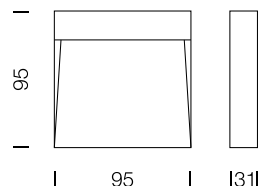

PROJECT : _____
SALE : _____

Lamptitude

Product

Dimension

Specification

| | |
|-----------------------|---------------------------------|
| SERIES | : RION |
| ITEM CODE | : RION-WS-3W-WW |
| DESCRIPTION | : WALL LAMP |
| SIZE | : W95 X H95 X D31 (MM) |
| INSTALLATION | : SURFACE MOUNTED WALL |
| DRILL SIZE | : - |
| WEIGHT | : 0.3 KG |
| MATERIAL | : DIE-CAST ALUMINIUM , CLEAR PC |
| COLOR | : WHITE |
| REFLECTOR | : - |
| DIFFUSER | : ACRYLIC |
| IP RATING | : 65 |
| LIGHT SOURCES | : LED SMD |
| WATTS | : 10 X 0.3W |
| INPUT VOLTAGE | : AC 220-240V 50Hz |
| OUTPUT VOLTAGE | : - |
| CCT | : 3000K |
| CRI | : 83 |
| BEAM ANGLE | : 52° |
| LUMEN POWER | : 154LM |
| AMBIENT TEMP | : -20°C TO +40°C |
| LIFETIME | : 35,000 Hrs |
| CONTROL GEAR | : LED DRIVER INCLUDED |
| ACCESSORIES | : - |
| REMARKS | : NON-DIM |