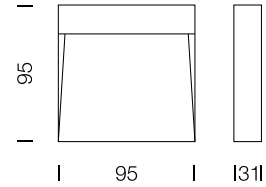

PROJECT : _____
 SALE : _____

Product

Dimension

Specification

| | |
|-----------------------|---------------------------------|
| SERIES | : RION |
| ITEM CODE | : RION-WS-3W-GY |
| DESCRIPTION | : WALL LAMP |
| SIZE | : W95 X H95 X D31 (MM) |
| INSTALLATION | : SURFACE MOUNTED WALL |
| DRILL SIZE | : - |
| WEIGHT | : 0.3 KG |
| MATERIAL | : DIE-CAST ALUMINIUM , CLEAR PC |
| COLOR | : GRAY |
| REFLECTOR | : - |
| DIFFUSER | : ACRYLIC |
| IP RATING | : 65 |
| LIGHT SOURCES | : LED SMD |
| WATTS | : 10 X 0.3W |
| INPUT VOLTAGE | : AC 220-240V 50Hz |
| OUTPUT VOLTAGE | : - |
| CCT | : 3000K |
| CRI | : 83 |
| BEAM ANGLE | : 52° |
| LUMEN POWER | : 154LM |
| AMBIENT TEMP | : -20°C TO +40°C |
| LIFETIME | : 35,000 Hrs |
| CONTROL GEAR | : LED DRIVER INCLUDED |
| ACCESSORIES | : - |
| REMARKS | : NON-DIM |