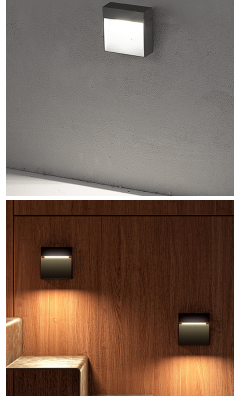

PROJECT : _____
 SALE : _____

Product

Dimension

Specification

| | |
|-----------------------|---------------------------------|
| SERIES | : RION |
| ITEM CODE | : RION-WS-3W-GY |
| DESCRIPTION | : WALL LAMP |
| SIZE | : W95 X H95 X D31 (MM) |
| INSTALLATION | : SURFACE MOUNTED WALL |
| DRILL SIZE | : - |
| WEIGHT | : 0.3 KG |
| MATERIAL | : DIE-CAST ALUMINIUM , CLEAR PC |
| COLOR | : GRAY |
| REFLECTOR | : - |
| DIFFUSER | : ACRYLIC |
| IP RATING | : 65 |
| LIGHT SOURCES | : LED SMD |
| WATTS | : 10 X 0.3W |
| INPUT VOLTAGE | : AC 220-240V 50Hz |
| OUTPUT VOLTAGE | : - |
| CCT | : 3000K |
| CRI | : 83 |
| BEAM ANGLE | : 52° |
| LUMEN POWER | : 154LM |
| AMBIENT TEMP | : -20°C TO +40°C |
| LIFETIME | : 35,000 Hrs |
| CONTROL GEAR | : LED DRIVER INCLUDED |
| ACCESSORIES | : - |
| REMARKS | : NON-DIM |