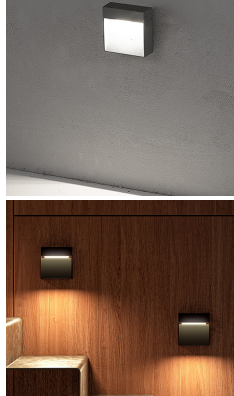

PROJECT : _____
SALE : _____

Lamptitude

Product

Dimension

Specification

SERIES	: RION
ITEM CODE	: RION-WS-3W-BK
DESCRIPTION	: WALL LAMP
SIZE	: W95 X H95 X D31 (MM)
INSTALLATION	: SURFACE MOUNTED WALL
DRILL SIZE	: -
WEIGHT	: 0.3 KG
MATERIAL	: DIE-CAST ALUMINIUM , CLEAR PC
COLOR	: BLACK
REFLECTOR	: -
DIFFUSER	: ACRYLIC
IP RATING	: 65
LIGHT SOURCES	: LED SMD
WATTS	: 10 X 0.3W
INPUT VOLTAGE	: AC 220-240V 50Hz
OUTPUT VOLTAGE	: -
CCT	: 3000K
CRI	: 83
BEAM ANGLE	: 52°
LUMEN POWER	: 154LM
AMBIENT TEMP	: -20°C TO +40°C
LIFETIME	: 35,000 Hrs
CONTROL GEAR	: LED DRIVER INCLUDED
ACCESSORIES	: -
REMARKS	: NON-DIM