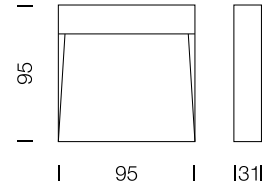

PROJECT : _____
SALE : _____

Lamptitude

Product

Dimension

Specification

SERIES	: RION
ITEM CODE	: RION-WS-3W-BK
DESCRIPTION	: WALL LAMP
SIZE	: W95 X H95 X D31 (MM)
INSTALLATION	: SURFACE MOUNTED WALL
DRILL SIZE	: -
WEIGHT	: 0.3 KG
MATERIAL	: DIE-CAST ALUMINIUM , CLEAR PC
COLOR	: BLACK
REFLECTOR	: -
DIFFUSER	: ACRYLIC
IP RATING	: 65
LIGHT SOURCES	: LED SMD
WATTS	: 10 X 0.3W
INPUT VOLTAGE	: AC 220-240V 50Hz
OUTPUT VOLTAGE	: -
CCT	: 3000K
CRI	: 83
BEAM ANGLE	: 52°
LUMEN POWER	: 154LM
AMBIENT TEMP	: -20°C TO +40°C
LIFETIME	: 35,000 Hrs
CONTROL GEAR	: LED DRIVER INCLUDED
ACCESSORIES	: -
REMARKS	: NON-DIM