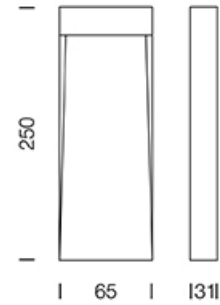

## Dimension

## Specification

SERIES	: RION
ITEM CODE	: RION-WL-GY
DESCRIPTION	: OUTDOOR LED WALL LAMP
SIZE	: W65 X H250 X D31 (MM)
INSTALLATION	: SURFACE MOUNTED WALL
DRILL SIZE	: -
WEIGHT	: 0.45 KG
MATERIAL	: POWDER COATED DIE-CAST ALUMINUM,CLEAR PC
COLOR	: GRAY
REFLECTOR	: N/A
DIFFUSER	: -
IP RATING	: 20
LIGHT SOURCES	: LED
SOCKET	: -
WATTS	: 10*0.8 W
VOLT	: 220
CCT	: 2700K
CRI	: -
BEAM ANGLE	: -
LUMEN POWER	: -
LIFETIME	: -
CONTROL GEAR	: LED DRIVER INCLUDED
ACCESSORIES	: -
REMARKS	: -

## Specification

SERIES	: RION
ITEM CODE	: RION-WL-WW
DESCRIPTION	: OUTDOOR LED WALL LAMP
SIZE	: W65 X H250 X D31 (MM)
INSTALLATION	: SURFACE MOUNTED WALL
DRILL SIZE	: -
WEIGHT	: 0.45 KG
MATERIAL	: POWDER COATED DIE-CAST ALUMINUM,CLEAR PC
COLOR	: WHITE
REFLECTOR	: N/A
DIFFUSER	: -
IP RATING	: 20
LIGHT SOURCES	: LED
SOCKET	: -
WATTS	: 10*0.8 W
VOLT	: 220
CCT	: 2700K
CRI	: -
BEAM ANGLE	: -
LUMEN POWER	: -
LIFETIME	: -
CONTROL GEAR	: LED DRIVER INCLUDED
ACCESSORIES	: -
REMARKS	: -