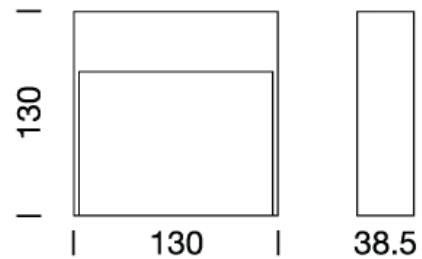

PROJECT : _____

SALE : _____

Lampitude

Product

Dimension

Specification

SERIES	: RION
ITEM CODE	: RION-G9-WW
DESCRIPTION	: WALL LAMP
SIZE	: W130 X H130 X D38.5 (MM)
INSTALLATION	: SURFACE MOUNTED WALL
DRILL SIZE	: -
WEIGHT	: 0.43 KG
MATERIAL	: POWDER COATED DIE-CAST ALUMINUM,CLEAR PC
COLOR	: WHITE
REFLECTOR	: N/A
DIFFUSER	: -
IP RATING	: 65
LIGHT SOURCES	: HALOGEN OR LED
SOCKET	: G9X1
WATTS	: MAX 3.8 W
VOLT	: -
CCT	: -
CRI	: -
BEAM ANGLE	: -
LUMEN POWER	: -
LIFETIME	: -
CONTROL GEAR	: -
ACCESSORIES	: -
REMARKS	: BULB NOT INCLUDED