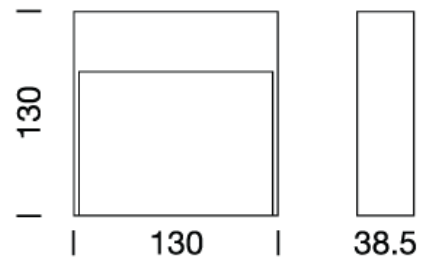

PROJECT : _____

SALE : _____

Lampitude

Product

Dimension

Specification

SERIES	: RION
ITEM CODE	: RION-G9-GY
DESCRIPTION	: WALL LAMP
SIZE	: W130 X H130 X D38.5 (MM)
INSTALLATION	: SURFACE MOUNTED WALL
DRILL SIZE	: -
WEIGHT	: 0.43 KG
MATERIAL	: POWDER COATED DIE-CAST ALUMINUM,CLEAR PC
COLOR	: GRAY
REFLECTOR	: N/A
DIFFUSER	: -
IP RATING	: 65
LIGHT SOURCES	: HALOGEN OR LED
SOCKET	: G9X1
WATTS	: MAX 3.8 W
VOLT	: -
CCT	: -
CRI	: -
BEAM ANGLE	: -
LUMEN POWER	: -
LIFETIME	: -
CONTROL GEAR	: -
ACCESSORIES	: -
REMARKS	: BULB NOT INCLUDED