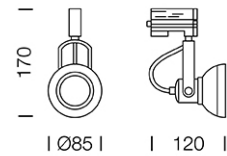

## Dimension

## Specification

ITEM CODE	:	40564-L
SERIES	:	RING
BRAND	:	LAMPTITUDE
LAMP TYPE	:	HALOGEN OR LED
LAMP BASE	:	1*GU10 MAX 50W
DESCRIPTION	:	ADJUSTABLE TRACK LIGHT
INSTALLATION	:	1 PHASE TRACK LIGHT
MATERIAL	:	SATIN STEEL, CHROME
COLOR	:	DARK GRAY
CONTROL GEAR	:	N/A
REFLECTOR	:	N/A