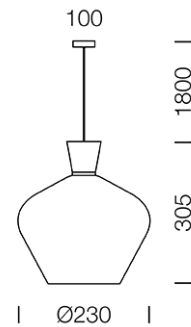

PROJECT : _____

SALE : _____

Lampitude®
TURN ON YOUR ATTITUDE

Product

Dimension

Specification

ITEM CODE	:	RINA-PS
SERIES	:	RINA
BRAND	:	LAMPTITUDE
LAMP TYPE	:	INCANDESCENT OR LED
LAMP BASE	:	1*E27 MAX 40W
DESCRIPTION	:	PENDANT LAMP
INSTALLATION	:	SURFACE MOUNTED BASE
MATERIAL	:	CHROME GLASS, ALUMINIUM, STEEL
NET WEIGHT	:	1.3 kg
COLOR	:	CHROME, BLACK, COPPER
CONTROL GEAR	:	N/A
REFLECTOR	:	N/A