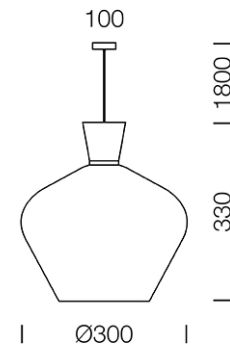

PROJECT : _____

SALE : _____

Lampitude®
TURN ON YOUR ATTITUDE

Product

Dimension

Specification

ITEM CODE	:	RINA-PM
SERIES	:	RINA
BRAND	:	LAMPTITUDE
LAMP TYPE	:	INCANDESCENT OR LED
LAMP BASE	:	1*E27 MAX 40W
DESCRIPTION	:	PENDANT LAMP
INSTALLATION	:	SURFACE MOUNTED BASE
MATERIAL	:	CHROME GLASS, ALUMINIUM, STEEL
NET WEIGHT	:	1.4 kg
COLOR	:	CHROME, BLACK, COPPER
CONTROL GEAR	:	N/A
REFLECTOR	:	N/A