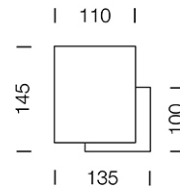

PROJECT : _____

SALE : _____

Lampitude®
TURN ON YOUR ATTITUDE

Product

Dimension

Specification

ITEM CODE	:	RICK-WC
SERIES	:	RICK
BRAND	:	LAMPTITUDE
LAMP TYPE	:	HALOGEN OR LED
LAMP BASE	:	1*G9 MAX 40W
DESCRIPTION	:	WALL LAMP
INSTALLATION	:	SURFACE MOUNTED WALL
MATERIAL	:	STAINLESS STEEL, OPAL GLASS
COLOR	:	CHROME, OPAL
CONTROL GEAR	:	N/A
REFLECTOR	:	N/A