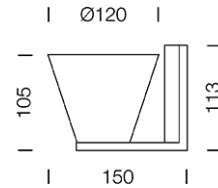

PROJECT : _____

SALE : _____

Lampitude®
TURN ON YOUR ATTITUDE

Product

Dimension

Specification

ITEM CODE	:	RICK-WB
SERIES	:	RICK
BRAND	:	LAMPTITUDE
LAMP TYPE	:	HALOGEN OR LED
LAMP BASE	:	1*G9 MAX 40W
DESCRIPTION	:	WALL LAMP
INSTALLATION	:	SURFACE MOUNTED WALL
MATERIAL	:	STAINLESS STEEL, OPAL GLASS
COLOR	:	CHROME, OPAL
CONTROL GEAR	:	N/A
REFLECTOR	:	N/A