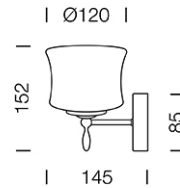

PROJECT : _____

SALE : _____

Lampitude®
TURN ON YOUR ATTITUDE

Product

Dimension

Specification

ITEM CODE	:	RICK-WA
SERIES	:	RICK
BRAND	:	LAMPTITUDE
LAMP TYPE	:	HALOGEN OR LED
LAMP BASE	:	1*G9 MAX 40W
DESCRIPTION	:	WALL LAMP
INSTALLATION	:	SURFACE MOUNTED WALL
MATERIAL	:	STAINLESS STEEL, OPAL GLASS
COLOR	:	CHROME, OPAL
CONTROL GEAR	:	N/A
REFLECTOR	:	N/A