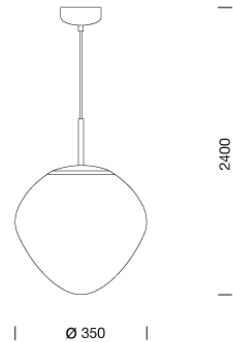

PROJECT : _____

SALE : _____

Lampitude®
TURN ON YOUR ATTITUDE

Product

Dimension

Specification

ITEM CODE	:	REZZ-PB
SERIES	:	REZZ
BRAND	:	LAMPTITUDE
LAMP TYPE	:	INCANDESCENT OR LED
LAMP BASE	:	1*E27 MAX 40W
DESCRIPTION	:	PENDANT LAMP
INSTALLATION	:	SURFACE MOUNTED BASE
MATERIAL	:	STEEL , POLYCARBONATE
NET WEIGHT	:	1.9 kg
COLOR	:	TRANSLUCENT COPPER
CONTROL GEAR	:	N/A
REFLECTOR	:	N/A