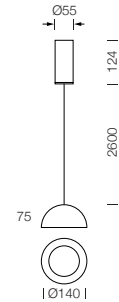

PROJECT : _____
SALE : _____

Lampitude

Product

Dimension

Specification

SERIES	: REVO
ITEM CODE	: REVO-C-WW
DESCRIPTION	: SUSPENSION LAMP
SIZE	: Ø140 X H75 + 2600 (MM)
INSTALLATION	: SURFACE MOUNTED BASE
DRILL SIZE	: -
WEIGHT	: 1.32 KG
MATERIAL	: ALUMINIUM
COLOR	: WHITE , CHROME
REFLECTOR	: -
DIFFUSER	: SILICONE
IP RATING	: 20
LIGHT SOURCES	: LED
WATTS	: 14W
INPUT VOLTAGE	: AC 220-240V 50/60 Hz
OUTPUT VOLTAGE	: -
CCT	: 3000K
CRI	: ≥90
BEAM ANGLE	: DIFFUSED BEAM
LUMEN POWER	: 700LM
AMBIENT TEMP	: -20°C TO +40°C
LIFETIME	: 35,000 Hrs
CONTROL GEAR	: NON-DIM LED DRIVER INCLUDED
ACCESSORIES	: -
REMARKS	: NON-DIM