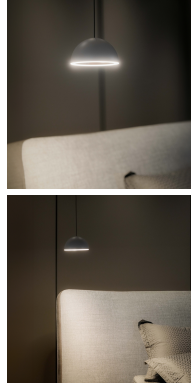

PROJECT : _____
SALE : _____

Lampitude

Product

Dimension

Specification

SERIES	: REVO
ITEM CODE	: REVO-C-WW
DESCRIPTION	: SUSPENSION LAMP
SIZE	: Ø140 X H75 + 2600 (MM)
INSTALLATION	: SURFACE MOUNTED BASE
DRILL SIZE	: -
WEIGHT	: 1.32 KG
MATERIAL	: ALUMINIUM
COLOR	: WHITE , CHROME
REFLECTOR	: -
DIFFUSER	: SILICONE
IP RATING	: 20
LIGHT SOURCES	: LED
WATTS	: 14W
INPUT VOLTAGE	: AC 220-240V 50/60 Hz
OUTPUT VOLTAGE	: -
CCT	: 3000K
CRI	: ≥90
BEAM ANGLE	: DIFFUSED BEAM
LUMEN POWER	: 700LM
AMBIENT TEMP	: -20°C TO +40°C
LIFETIME	: 35,000 Hrs
CONTROL GEAR	: NON-DIM LED DRIVER INCLUDED
ACCESSORIES	: -
REMARKS	: NON-DIM