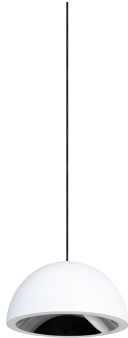

PROJECT : _____
SALE : _____

Lampitude

Product

Dimension

Specification

SERIES	: REVO
ITEM CODE	: REVO-C-WW
DESCRIPTION	: SUSPENSION LAMP
SIZE	: Ø140 X H75 + 2600 (MM)
INSTALLATION	: SURFACE MOUNTED BASE
DRILL SIZE	: -
WEIGHT	: 1.32 KG
MATERIAL	: ALUMINIUM
COLOR	: WHITE , CHROME
REFLECTOR	: -
DIFFUSER	: SILICONE
IP RATING	: 20
LIGHT SOURCES	: LED
WATTS	: 14W
INPUT VOLTAGE	: AC 220-240V 50/60 Hz
OUTPUT VOLTAGE	: -
CCT	: 3000K
CRI	: ≥90
BEAM ANGLE	: DIFFUSED BEAM
LUMEN POWER	: 700LM
AMBIENT TEMP	: -20°C TO +40°C
LIFETIME	: 35,000 Hrs
CONTROL GEAR	: NON-DIM LED DRIVER INCLUDED
ACCESSORIES	: -
REMARKS	: NON-DIM