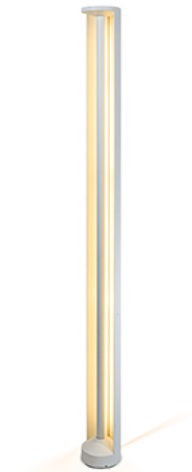

PROJECT : _____

SALE : _____

Lamptitude[®]
TURN ON YOUR ATTITUDE

Product

Dimension

Specification

ITEM CODE	:	RETEX-B200-WH
SERIES	:	RETEX
BRAND	:	LAMPTITUDE
LAMP TYPE	:	LED
LAMP BASE	:	LED 72*0.42W
DESCRIPTION	:	OUTDOOR BOLLARD LAMP
INSTALLATION	:	SURFACE MOUNTED
MATERIAL	:	POWDER COATED ALUMINIUM
IP RATING	:	IP65
COLOR	:	WHITE
CONTROL GEAR	:	N/A
REFLECTOR	:	N/A