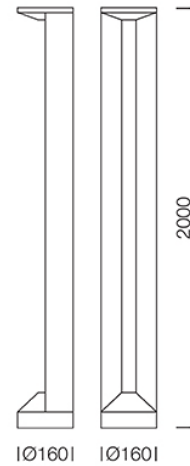

PROJECT : _____

SALE : _____

Lamptitude[®]
TURN ON YOUR ATTITUDE

Product

Dimension

Specification

ITEM CODE	:	RETEX-B200-WH
SERIES	:	RETEX
BRAND	:	LAMPTITUDE
LAMP TYPE	:	LED
LAMP BASE	:	LED 72*0.42W
DESCRIPTION	:	OUTDOOR BOLLARD LAMP
INSTALLATION	:	SURFACE MOUNTED
MATERIAL	:	POWDER COATED ALUMINIUM
IP RATING	:	IP65
COLOR	:	WHITE
CONTROL GEAR	:	N/A
REFLECTOR	:	N/A