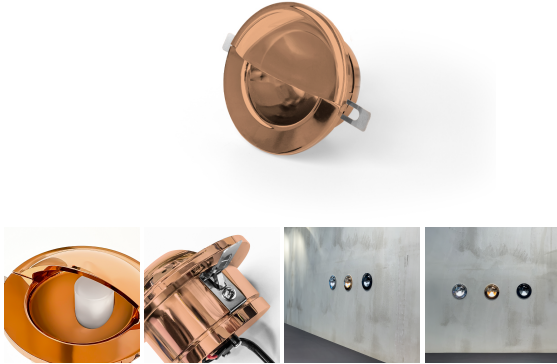

PROJECT : _____
SALE : _____

Lampitude

Product

Dimension

Specification

SERIES	: RESSA
ITEM CODE	: RESSA-W-RG
DESCRIPTION	: STEP LIGHT
SIZE	: $\varnothing 90 \times D64$ (MM)
INSTALLATION	: RECESSED
DRILL SIZE	: $\varnothing 70$ (MM)
WEIGHT	: 0.31 KG
MATERIAL	: ALUMINIUM
COLOR	: ROSE GOLD
REFLECTOR	: -
DIFFUSER	: FROSTED
IP RATING	: 20
LIGHT SOURCES	: LED
WATTS	: 2W
INPUT VOLTAGE	: AC 220-240V 50/60 Hz
OUTPUT VOLTAGE	: -
CCT	: 3000K
CRI	: ≥ 90
BEAM ANGLE	: DIFFUSED BEAM
LUMEN POWER	: 35LM
AMBIENT TEMP	: -20°C TO $+40^{\circ}\text{C}$
LIFETIME	: 35,000 Hrs
CONTROL GEAR	: NON-DIM LED DRIVER INCLUDED
ACCESSORIES	: -
REMARKS	: NON-DIM