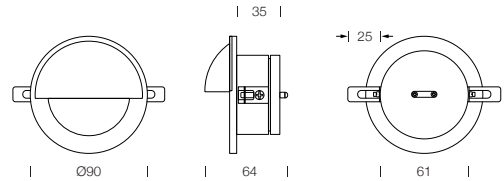

PROJECT : _____
SALE : _____

Lampitude

Product

Dimension

Specification

SERIES	: RESSA
ITEM CODE	: RESSA-W-RG
DESCRIPTION	: STEP LIGHT
SIZE	: $\varnothing 90 \times D64$ (MM)
INSTALLATION	: RECESSED
DRILL SIZE	: $\varnothing 70$ (MM)
WEIGHT	: 0.31 KG
MATERIAL	: ALUMINIUM
COLOR	: ROSE GOLD
REFLECTOR	: -
DIFFUSER	: FROSTED
IP RATING	: 20
LIGHT SOURCES	: LED
WATTS	: 2W
INPUT VOLTAGE	: AC 220-240V 50/60 Hz
OUTPUT VOLTAGE	: -
CCT	: 3000K
CRI	: ≥ 90
BEAM ANGLE	: DIFFUSED BEAM
LUMEN POWER	: 35LM
AMBIENT TEMP	: -20°C TO $+40^{\circ}\text{C}$
LIFETIME	: 35,000 Hrs
CONTROL GEAR	: NON-DIM LED DRIVER INCLUDED
ACCESSORIES	: -
REMARKS	: NON-DIM